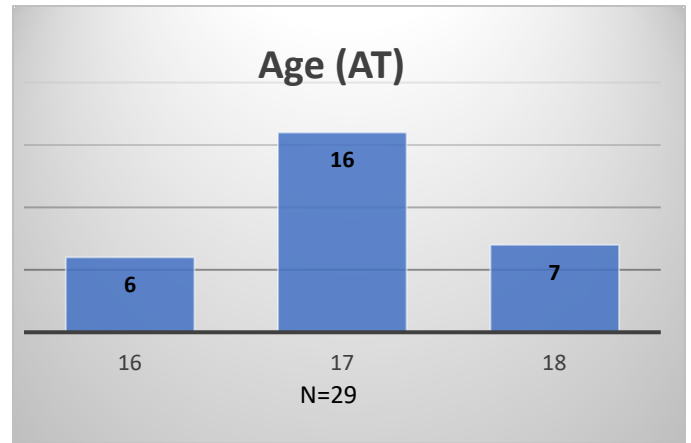

Daily Data Dashboard – April 3 2024

Demographics for JTDC Population

Wednesday Morning Midnight Count

Total # of probation Involved youth¹: 1,316

¹ Probation Active: Any youth who is pending sentencing with an active social history, has been formally placed on probation or supervision with Cook County Juvenile Probation on the date of the report.

*Age, Gender and Race for Criminal Court population (N=2) is not represented in this report.

Daily Data Dashboard – April 3 2024
Demographics for JTDC Population
Wednesday Morning Midnight Count