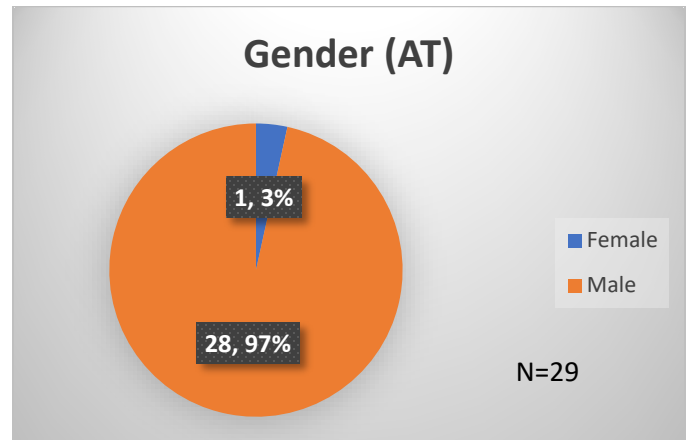

Daily Data Dashboard – April 3 2024

Demographics for JTDC Population

Wednesday Morning Midnight Count

Total # of probation Involved youth¹: 1,316

¹ Probation Active: Any youth who is pending sentencing with an active social history, has been formally placed on probation or supervision with Cook County Juvenile Probation on the date of the report.

*Age, Gender and Race for Criminal Court population (N=2) is not represented in this report.

Daily Data Dashboard – April 3 2024
Demographics for JTDC Population
Wednesday Morning Midnight Count