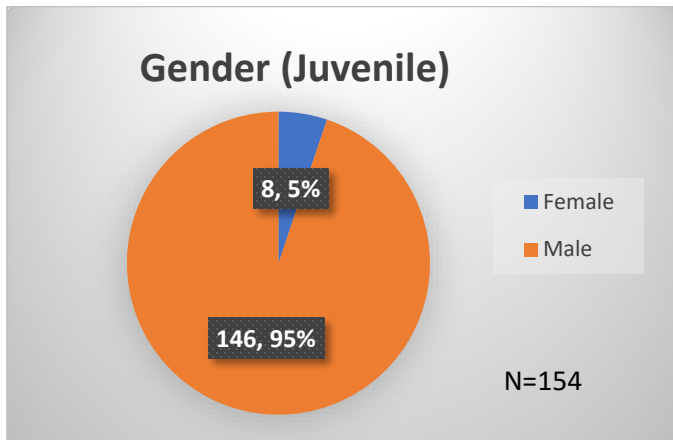

Daily Data Dashboard – April 3 2024

Demographics for JTDC Population

Wednesday Morning Midnight Count

Total # of probation Involved youth¹: 1,316

¹ Probation Active: Any youth who is pending sentencing with an active social history, has been formally placed on probation or supervision with Cook County Juvenile Probation on the date of the report.

*Age, Gender and Race for Criminal Court population (N=2) is not represented in this report.

Daily Data Dashboard – April 3 2024
Demographics for JTDC Population
Wednesday Morning Midnight Count