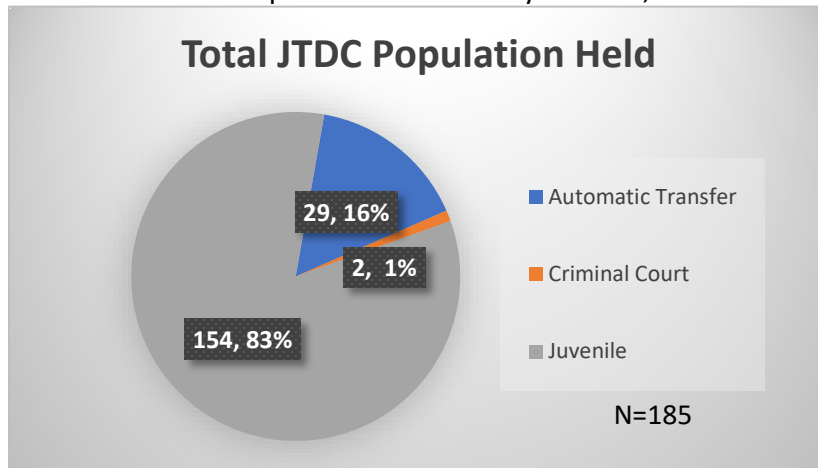

Daily Data Dashboard – April 3 2024

Demographics for JTDC Population

Wednesday Morning Midnight Count

Total # of probation Involved youth¹: 1,316

¹ Probation Active: Any youth who is pending sentencing with an active social history, has been formally placed on probation or supervision with Cook County Juvenile Probation on the date of the report.

*Age, Gender and Race for Criminal Court population (N=2) is not represented in this report.

Daily Data Dashboard – April 3 2024
Demographics for JTDC Population
Wednesday Morning Midnight Count