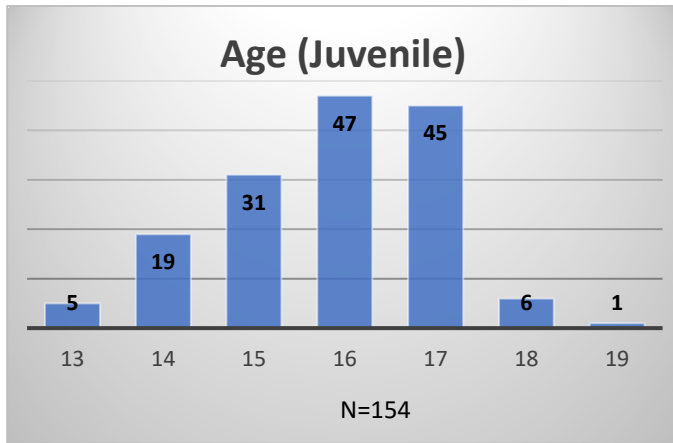

Daily Data Dashboard – April 3 2024

Demographics for JTDC Population

Wednesday Morning Midnight Count

Total # of probation Involved youth¹: 1,316

¹ Probation Active: Any youth who is pending sentencing with an active social history, has been formally placed on probation or supervision with Cook County Juvenile Probation on the date of the report.

*Age, Gender and Race for Criminal Court population (N=2) is not represented in this report.

Daily Data Dashboard – April 3 2024
Demographics for JTDC Population
Wednesday Morning Midnight Count